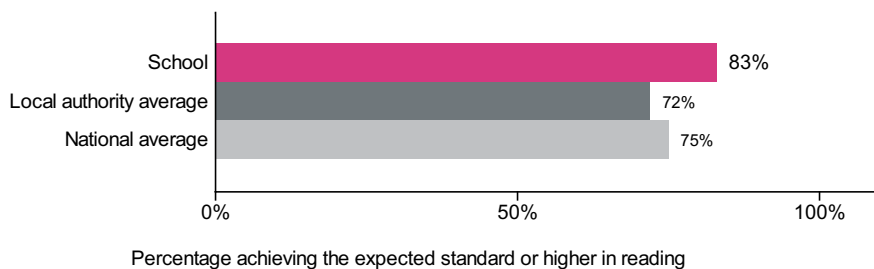

Town Lane Infant School (URN: 143391)

This is a new academy which opened on 1 June 2018.
Go to [Town Lane Infant School](#) for the previous record.

Key stage 1

This is provisional data for 2018/19. CLA data is not currently available, therefore we are not currently publishing breakdowns of data such as disadvantaged which appeared previously. This information will be included in a later release.

Percentage achieving the expected standard or higher in reading

Number of pupils = 90

Percentage achieving greater depth in reading

Number of pupils = 90

Percentage achieving the expected standard or higher in writing