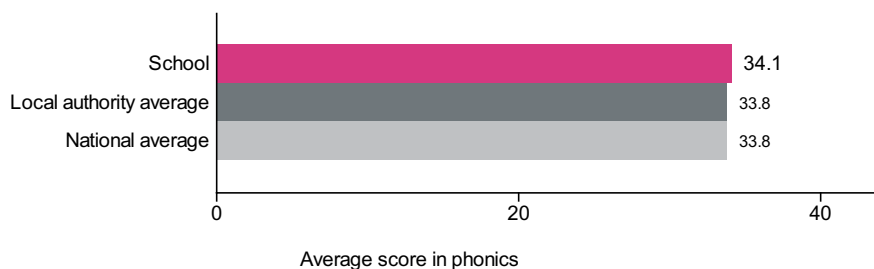

Town Lane Infant School (URN: 143391)

This is a new academy which opened on 1 June 2018.

Go to

[Town Lane Infant School](#)

for the previous record.

Phonics year 1 screening check

This is provisional data for 2018/19.

Percentage achieving the expected standard in phonics

Number of pupils = 90

Phonics average score

Number of pupils = 90

Attainment in phonics by mark

Number of pupils = 90

Attainment in phonics by %

Number of pupils = 90