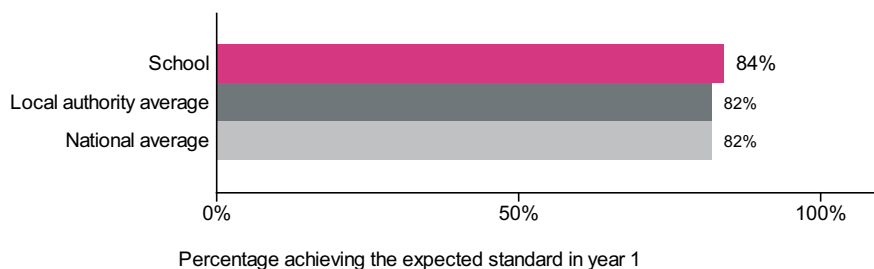

Town Lane Infant School (URN: 143391)

This is a new academy which opened on 1 June 2018.

Go to

[Town Lane Infant School](#)

for the previous record.

Phonics year 1 screening check

This is provisional data for 2018/19.

Percentage achieving the expected standard in phonics

Number of pupils = 90

Phonics average score

Number of pupils = 90

Attainment in phonics by mark

Number of pupils = 90

Attainment in phonics by %

Number of pupils = 90